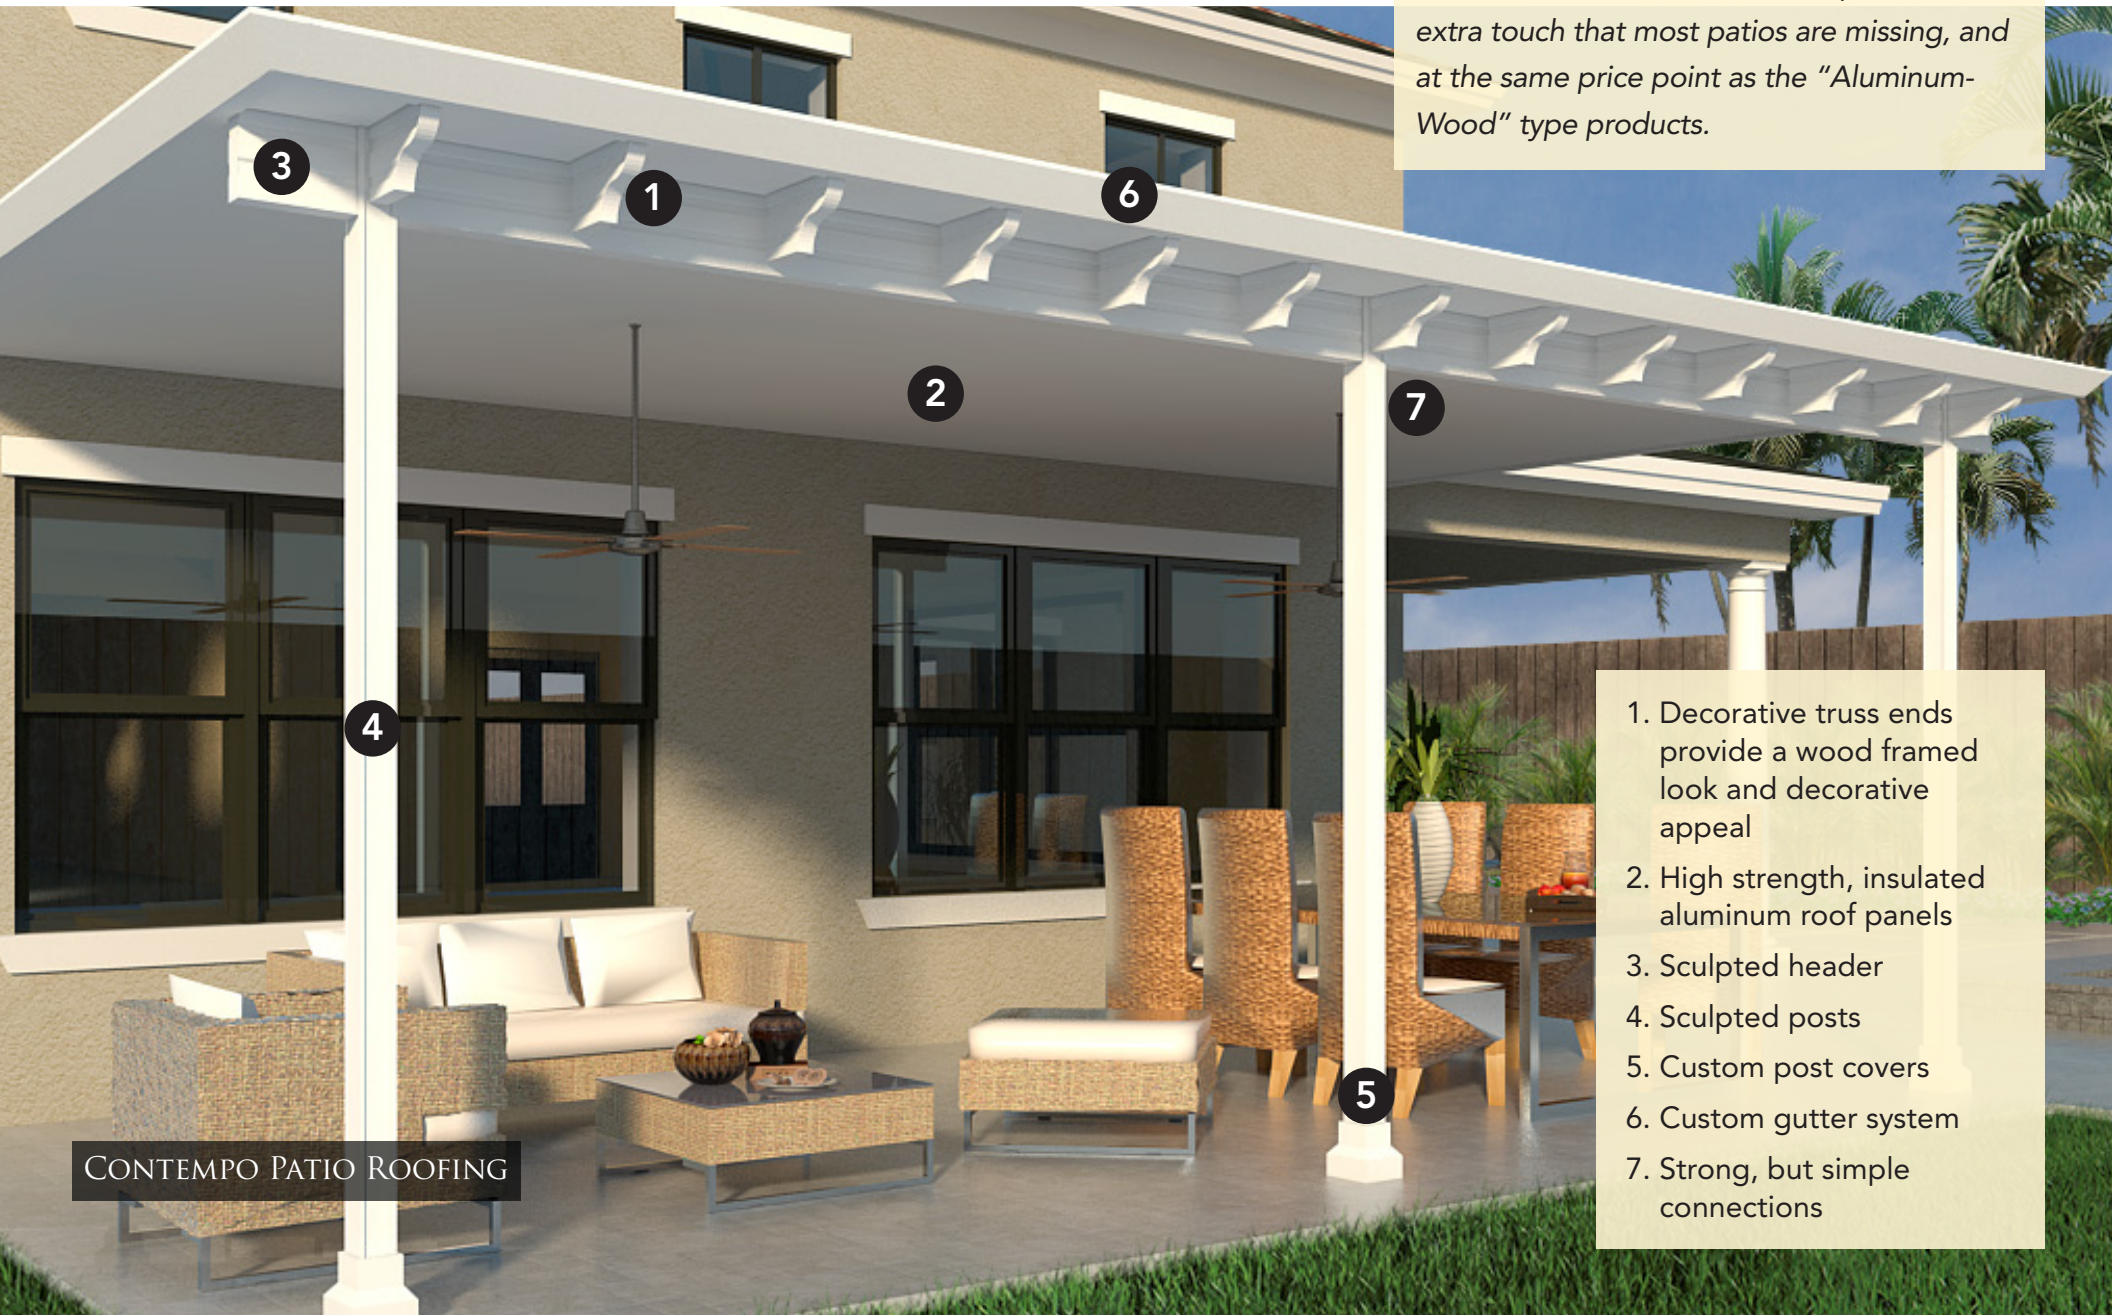

# RENAISSANCE MODERNO PATIO ROOFING

*Clean Lines, Modern Design, and major step up from the plain old patio roof gives your home a high end look and feel without the high end price tag.*

MODERNO PATIO ROOF

1. High strength, insulated aluminum roof panels
2. Sculpted header
3. Sculpted posts
4. Custom post covers
5. Custom gutter system
6. Strong, but simple connections

FREESTANDING MODERNO PATIO ROOF

MODERNO PATIO ROOF WITH DOLCE SEAMLESS SCREEN WALLS

1. Decorative truss ends provide a wood framed look and decorative appeal
2. High strength, insulated aluminum roof panels
3. Sculpted header
4. Sculpted posts
5. Custom post covers
6. Custom gutter system
7. Strong, but simple connections

# RENAISSANCE CLASSICO PATIO ROOFING:

*The Classico is an uncompromising take on the traditional wood framed patio roof, with a full truss framing system that not only strengthens the structure, but gives it a flawlessly high-end look.*