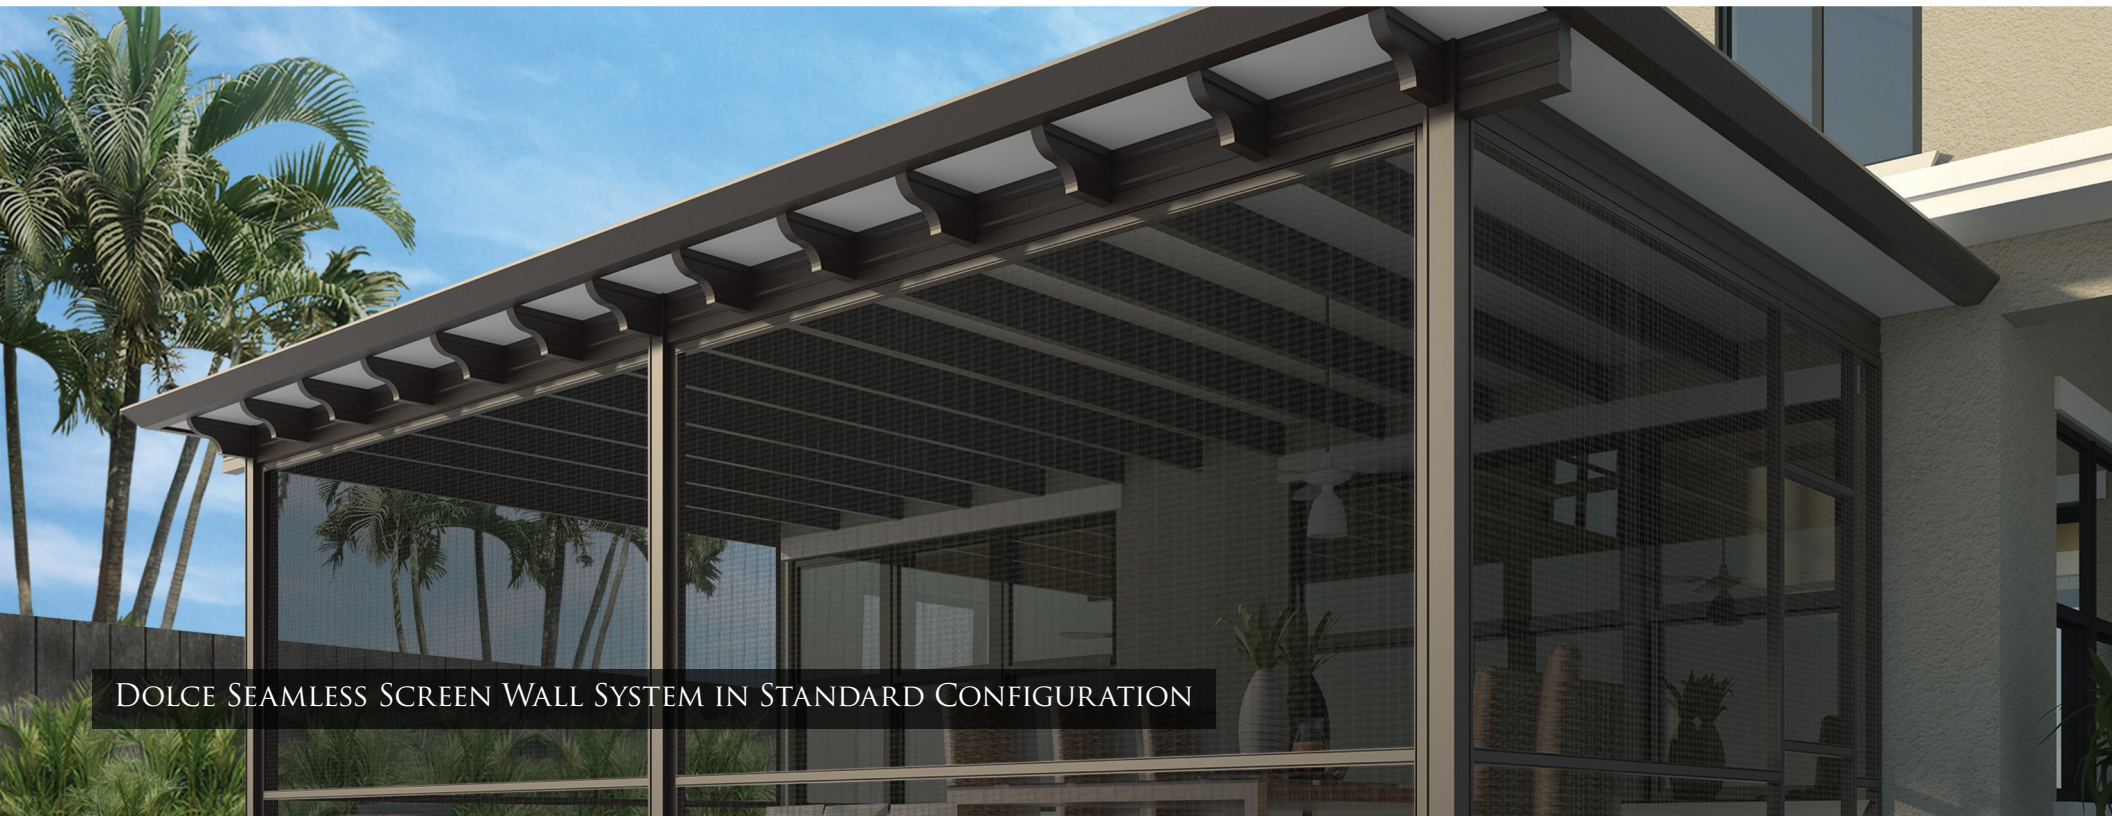

DOLCE SEAMLESS SCREEN WALL SYSTEM IN STANDARD CONFIGURATION