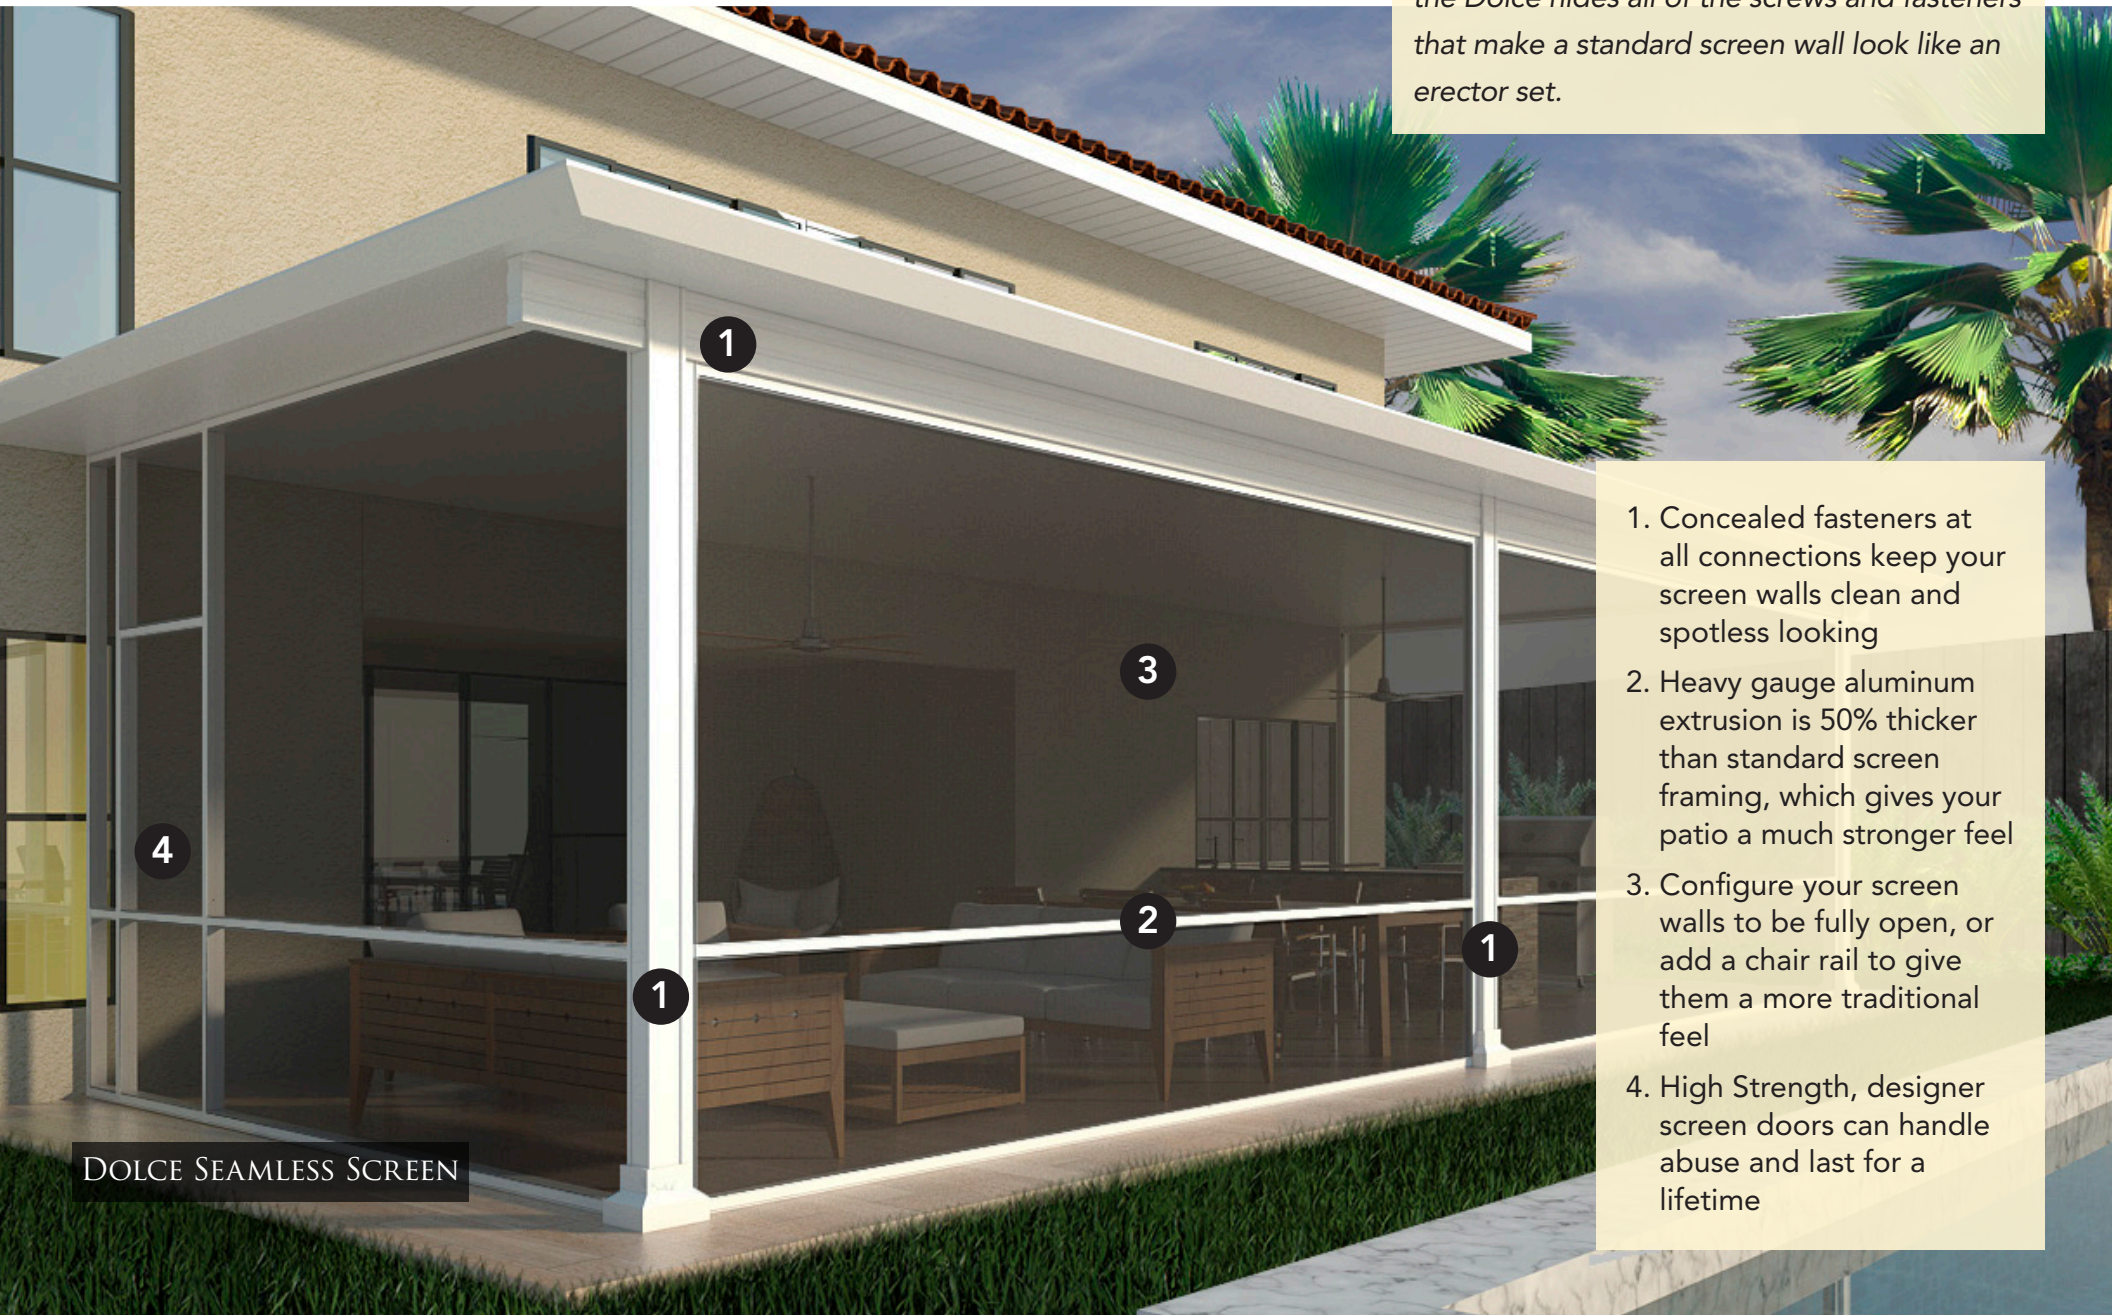

# RENAISSANCE CLASSICO PATIO ROOFING:

*The Classico is an uncompromising take on the traditional wood framed patio roof, with a full truss framing system that not only strengthens the structure, but gives it a flawlessly high-end look.*

3

1

6

2

4

5

1. Pergola trusses provide a beautiful, natural look
2. Polycarbonate roofing lets in just the right amount of sun and keeps out the rain
3. Sculpted header
4. Sculpted posts
5. Custom post covers
6. Strong, but simple connections

ARIA SHADE TRELLIS

1. Pergola trusses provide a beautiful, natural look
2. Shade tubes allow for up to 60% shade, to keep you and your guests cool
3. Sculpted header
4. Sculpted posts
5. Custom post covers
6. Strong, but simple connections

# RENAISSANCE DOLCE SEAMLESS SCREEN WALLS:

*Designed from the ground up to be the most attractive screen wall system on the planet, the Dolce hides all of the screws and fasteners that make a standard screen wall look like an erector set.*