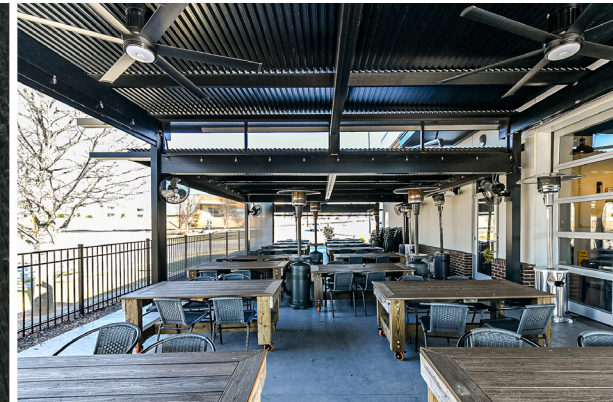

PAVILION FEATURES

- Premium Thermal Roof Panel with Protective Finish & Triple Leak Guard
- Thermally Isolated Mounting Rail with Commercial Grade Gutter
- Roof Choices : Studio, St. Thomas & Santa Fe
- Factory Precision Heavy Gauge Aluminum Framing
- Wind & Snow Load Tested
- Optional Exclusive Skyview Roof Panels on Studio Roof Only
- Color Choices : White, Sandstone, Black & Bronze
- Engineer & Code Approved

SUNROOM FEATURES

- Single & Double Pane Glass Options
- High Performance Engineering – Superior Environment Control
- Technology that Blocks UV Rays – Protects Interior Furnishings
- Thermal Core – High-Density EPS
- TEMKOR – Ultra-Durable Polymer Interior/Exterior Surface
- Hidden Fastener System – Minimizes Visible Screws
- Electrical Raceway
- Interlocking Roof Panel Connection System
- Roof Coating – Protects Against Scratches, Corrosion, Fading
- Prime Entry Door with Welded Corners & Hardware
- Color Choices : White, Sandstone & Bronze
- Roof Choices : Studio, Studio with Skyview, Cathedral, & Solarium

COMMERCIAL PROJECTS